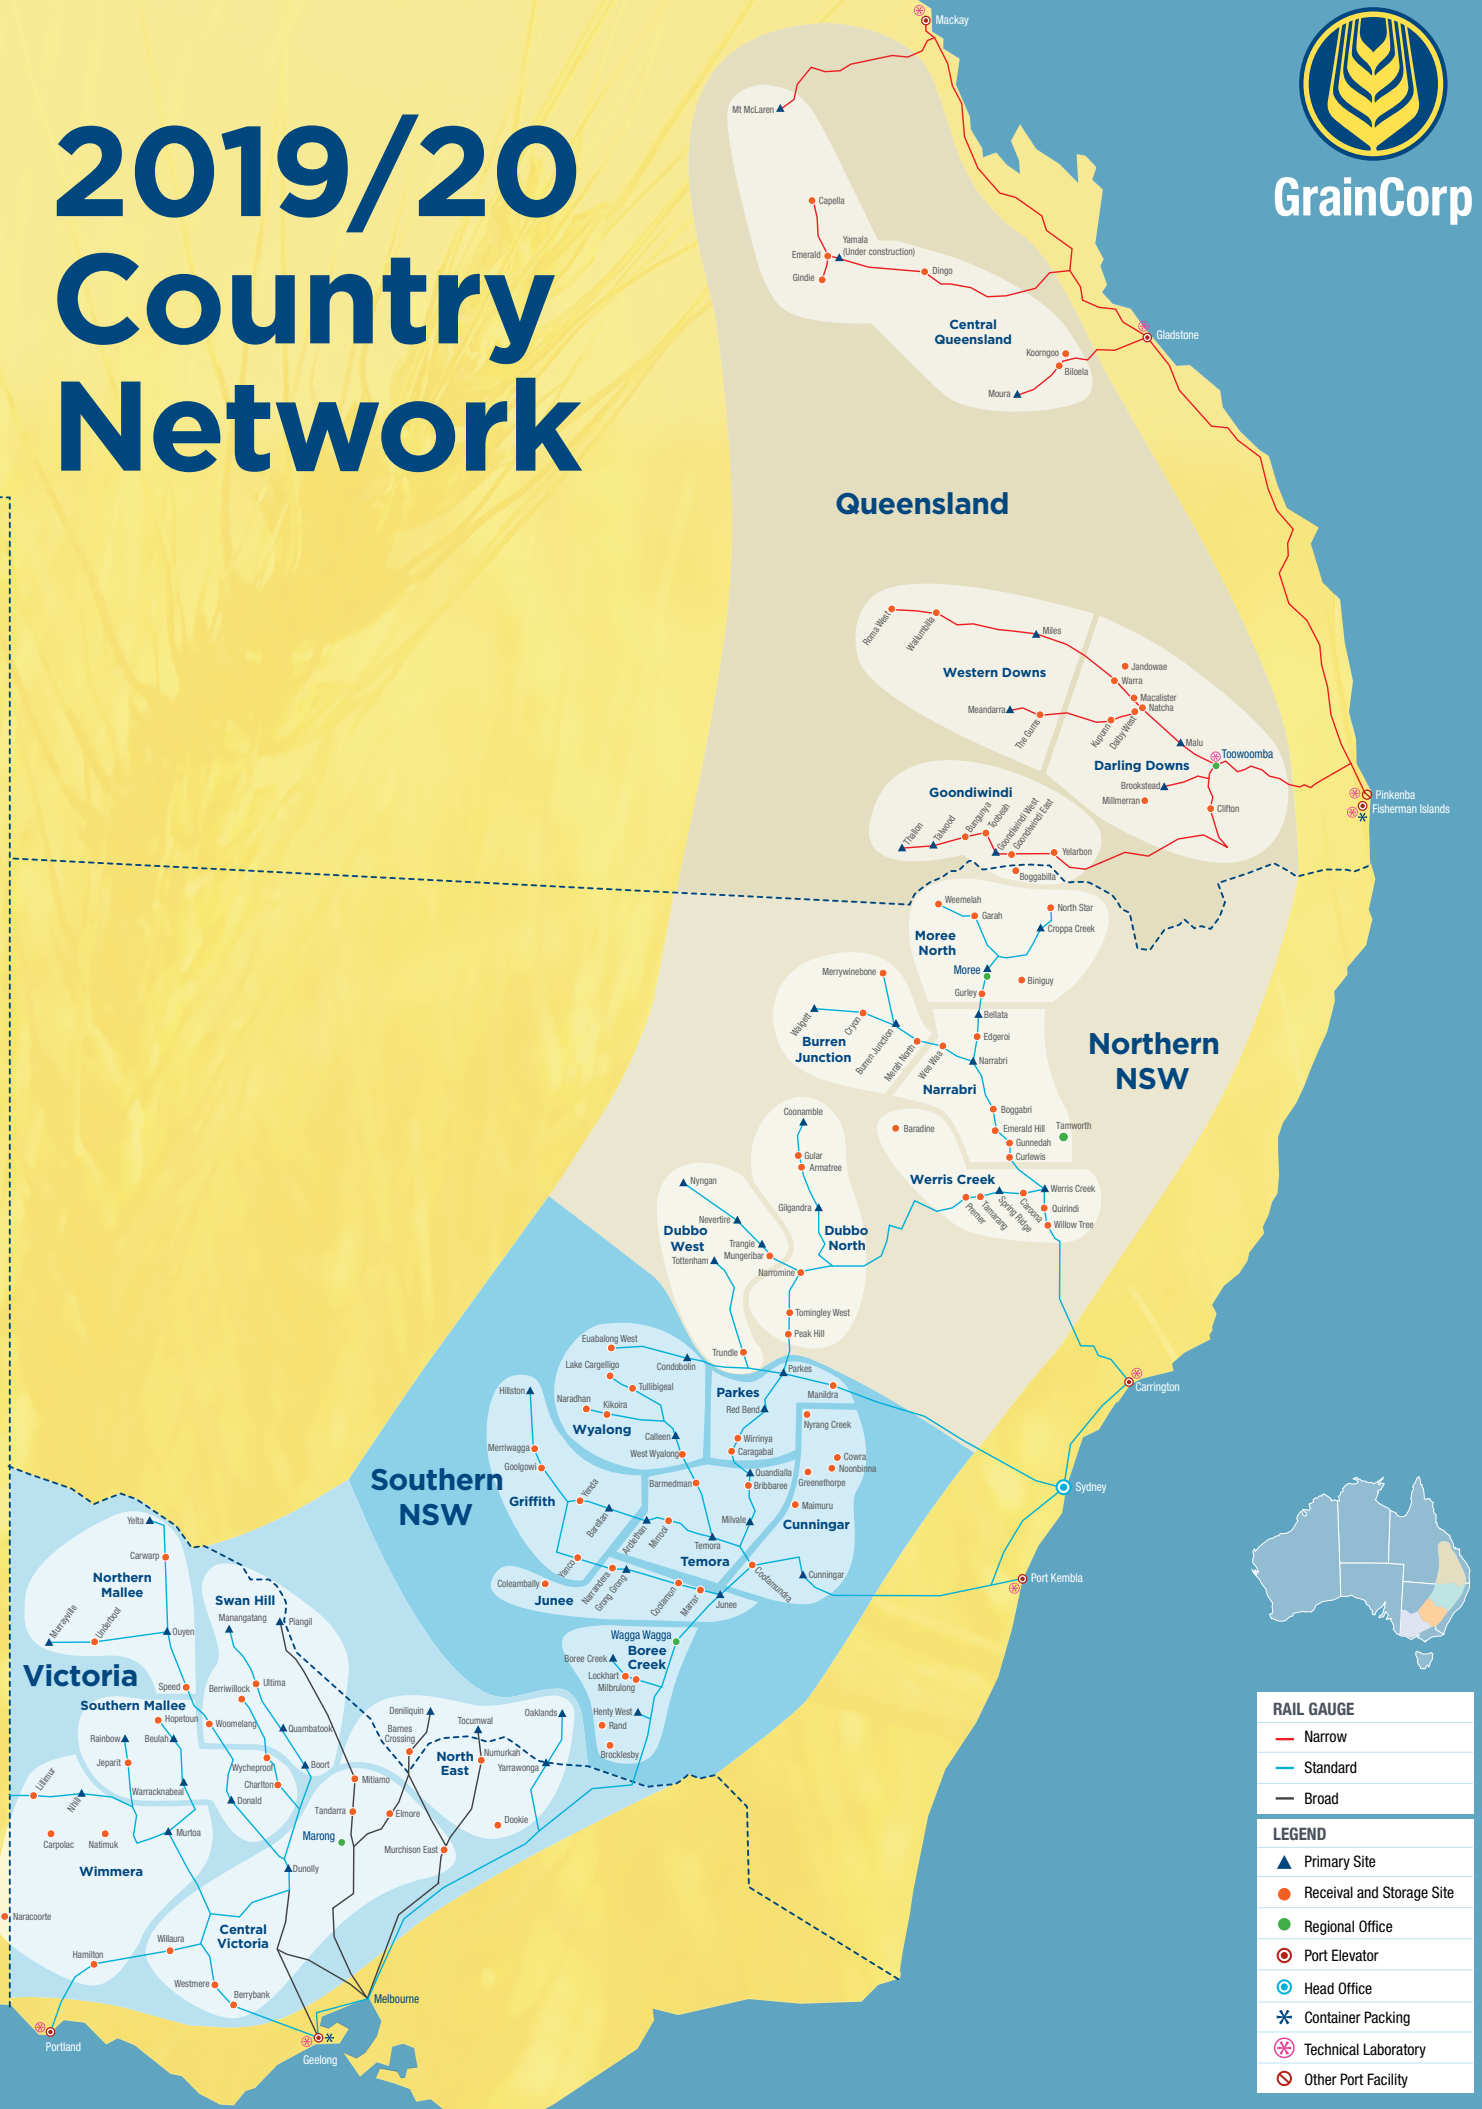

2019/20 Country Network

GrainCorp

RAIL GAUGE	
—	Narrow
—	Standard
—	Broad

LEGEND	
▲	Primary Site
●	Reception and Storage Site
●	Regional Office
●	Port Elevator
●	Head Office
★	Container Packing
★	Technical Laboratory
●	Other Port Facility